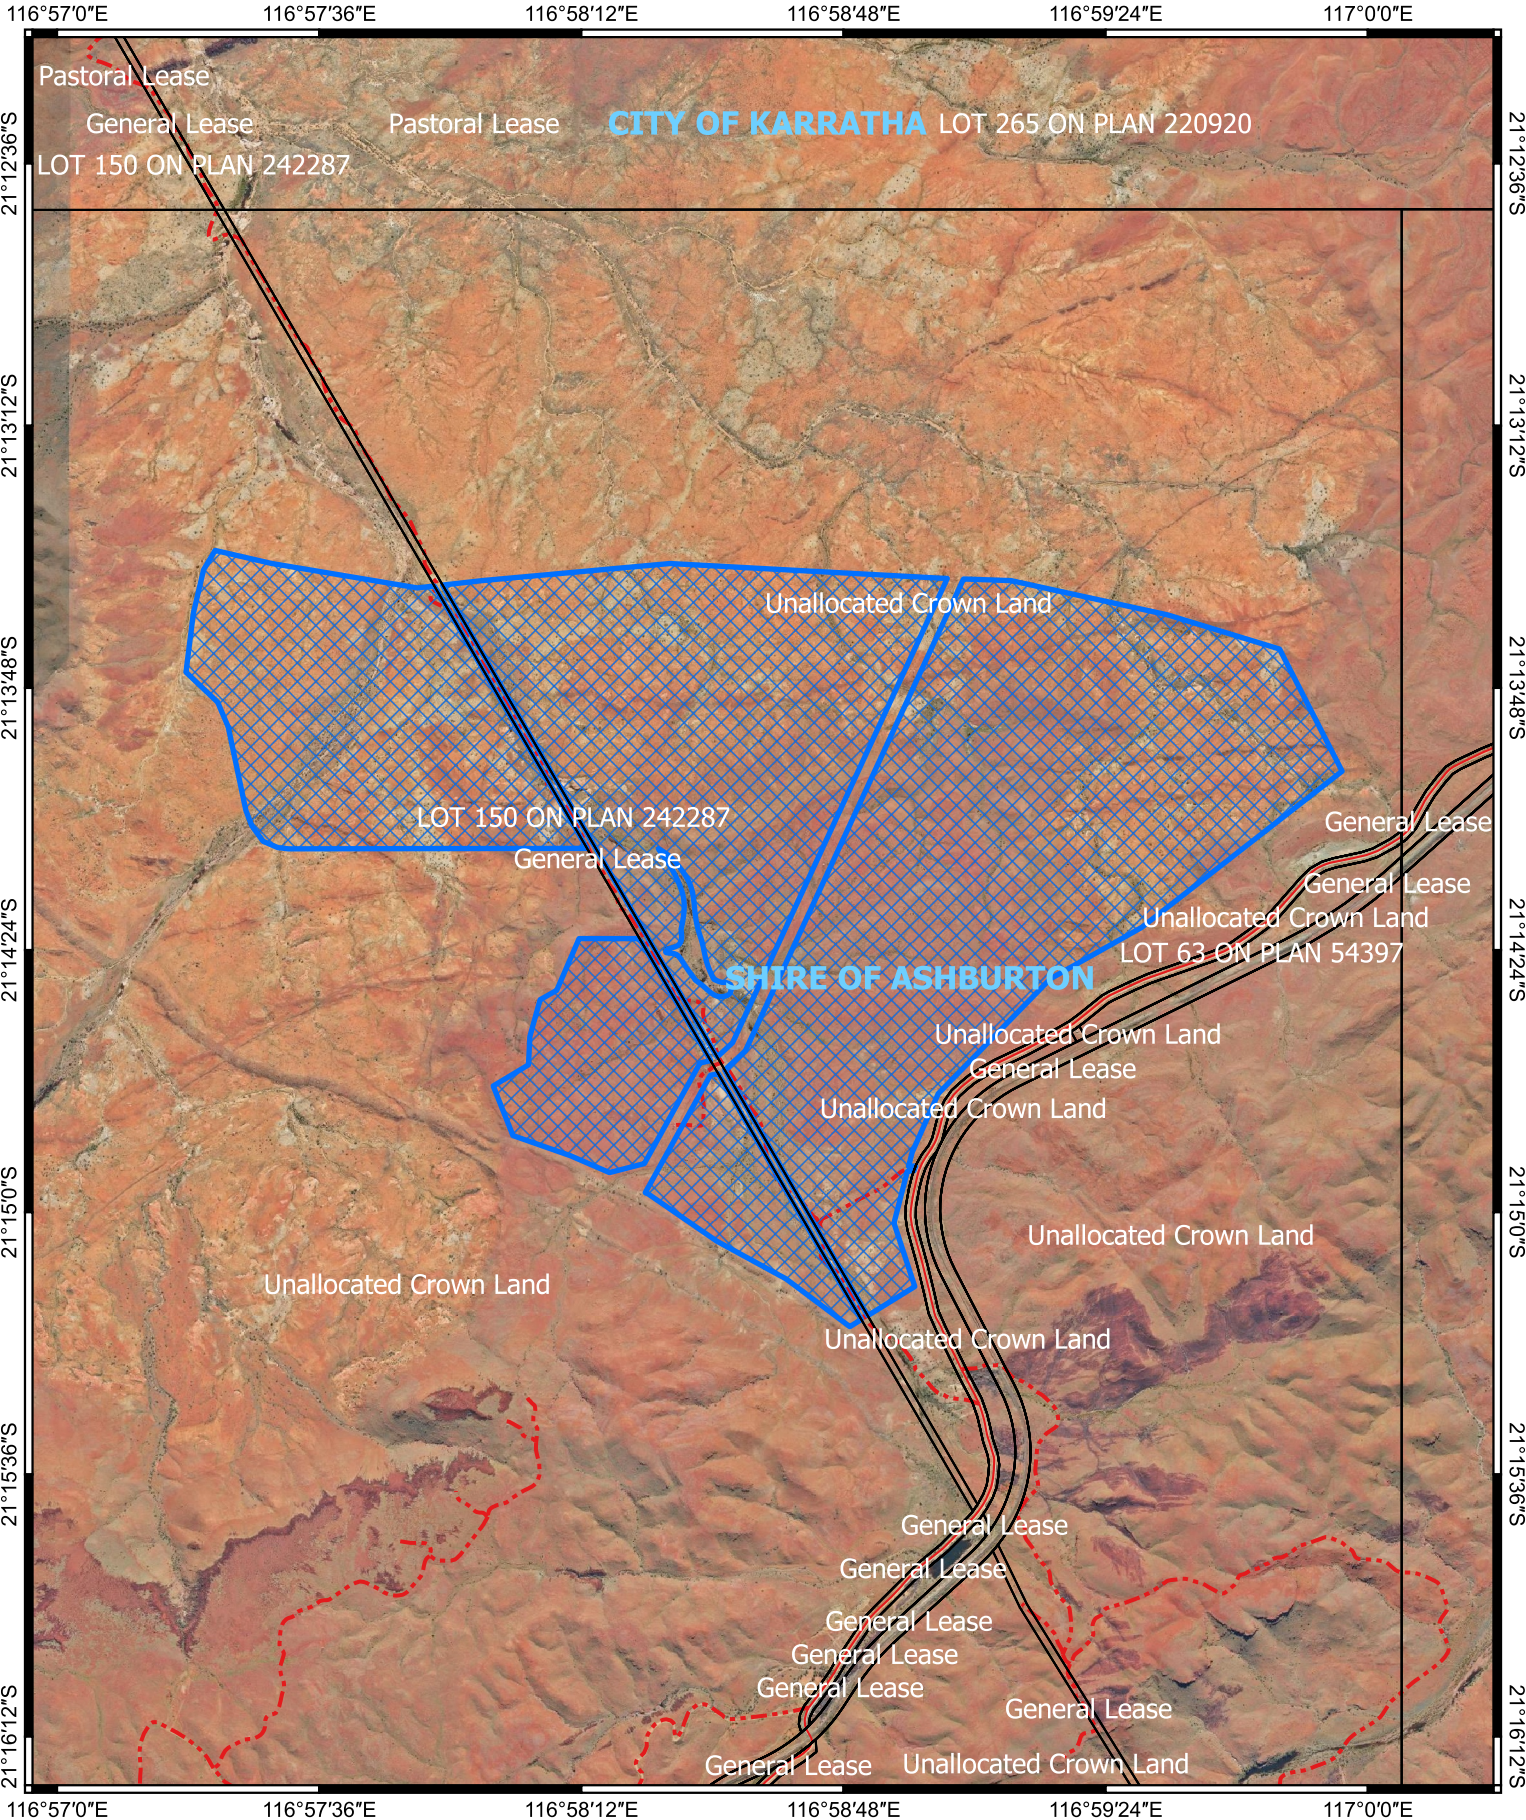

CPS 10494/1 - Map

Legend

- Land Tenure (LGATE_226) - SLIP
- CPS areas applied to clear
- Local Government Authorities

Roads

- Minor
- Track

1:24,386

Projection: GDA 2020

GOVERNMENT OF
WESTERN AUSTRALIA